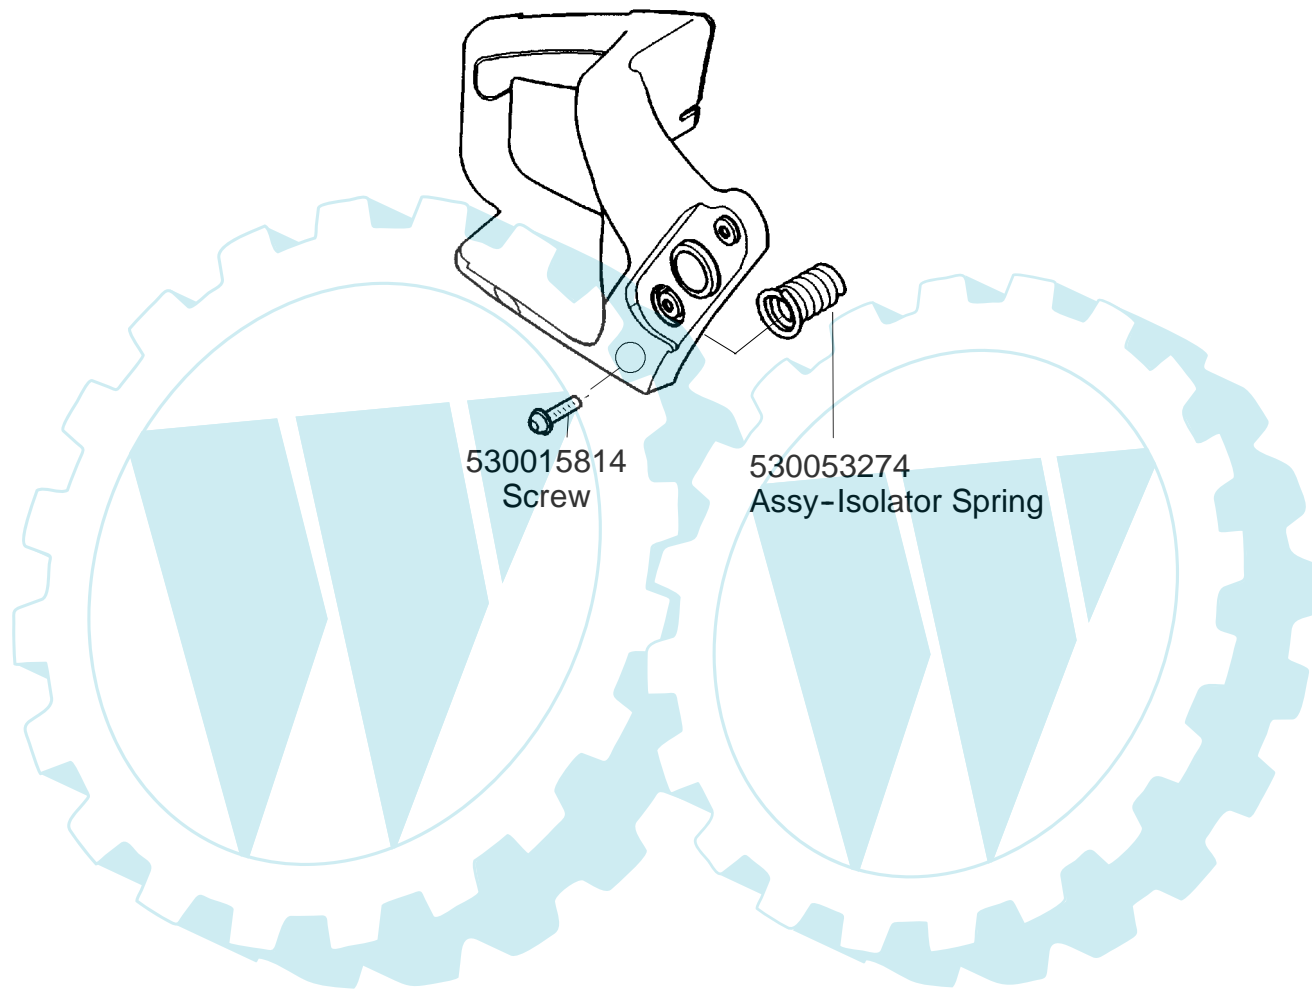

PARTS LIST NO. 530087882		McCULLOCH PARTS LIST	CHAIN SAW MODEL(S) MAC CAT 335, 435, 440	
DATE 1/19/05	Replaces 87882 -12/10/04		Note: Illustration may differ from actual model due to design changes	PAGE NO. 13

***** **Service Reference** *****

Note: Due to product improvements, your unit may have been built with or without the spring and screw shown below. If your unit does not have this spring and screw, no action is required. If your unit does have the spring and screw, please order the part numbers listed below.

✓ = NEW PART NUMBER FOR THIS IPL

★ = REFER TO THE SERVICE REFERENCE INDICATED FOR MORE INFORMATION. (LOCATED AT END OF IPL)