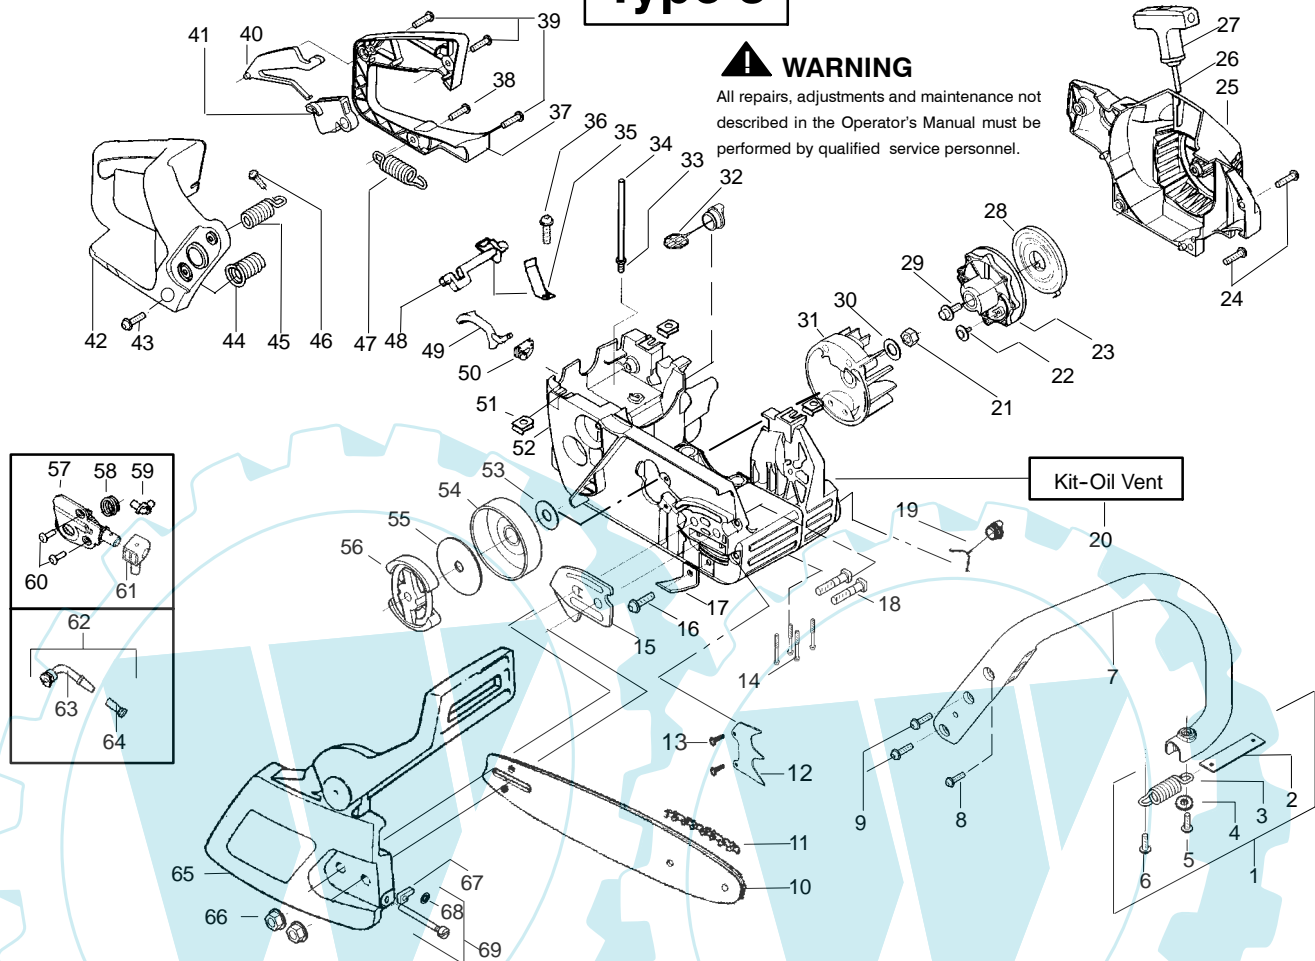

PARTS LIST NO. 530087882		McCULLOCH. PARTS LIST	CHAIN SAW MODEL(S) MAC CAT 335, 435, 440	
DATE 1/19/05	Replaces 87882 -12/10/04		Note: Illustration may differ from actual model due to design changes	PAGE NO. 5

Type 5

WARNING

All repairs, adjustments and maintenance not described in the Operator's Manual must be performed by qualified service personnel.

Ref.	Part No.	Description	Ref.	Part No.	Description	Ref.	Part No.	Description
1.	530059667	Assy.-Isolator	29.	530015920	Screw	54.	530047061	Assy.-Clutch Drum w/bearing
2.	530047608	Limiter Strap	30.	530015127	Washer-Flywheel	55.	530015611	Washer-Clutch
3.	530059668	Spring-Isolator	31.	530039187	Assy- Flywheel	56.	530014949	Assy. Clutch
4.	530015158	Washer	32.	530047192	Assy-Fuel Cap	57.	530071259	Kit - Oil Pump (incl. 58,59,61)
5.	530016018	Screw	33.	530023877	Fitting-fuel line			
6.	530015843	Screw	34.	530069216	Kit-Fuel line (large)	58.	530037820	Gear-Worm Spring
7.	530047583	Front Handle	35.	530016149	Spring-Switch	59.	530049477	Elbow-Oil Pickup
8.	530015940	Screw	36.	530015775	Screw	60.	530016064	Screw
9.	530015814	Screw	37.	530047581	Cover-Rear Handle	61.	530019206	Seal Block
10.	530044896	Bar - 14"	38.	530015886	Screw	62.	530047663	Assy-Oil Pick-up (Incl. 63,64)
	530044915	Bar - 16"	39.	530015906	Screw	63.	530038373	Pick-up Oiler
11.	538029933	Chain - 14"	40.	530036098	Throttle Lockout	64.	530056533	Filter-Oil
	538248288	Chain - 16"	41.	530036097	Trigger-Throttle	65.	530054739	Assy.-Chain Brake
12.	530014381	Kit-Spike (Incl. 13)	42.	530047582	Handle - Rear	66.	530015917	Nut-Bar Mounting
13.	530016439	Screw	43.	★★★★★	Screw	67.	530015826	Pin-Bar Adjust
14.	530016132	Screw	44.	★★★★★	Assy Isolator-lower	68.	530038593	Retainer
15.	530038238	Plate-Bar Mount.	45.	530071958	Kit-Isolator (Upper)	69.	530069611	Kit-Bar Adjusting (incl. # 67,68)
16.	530015814	Screw	46.	530015875	Screw			
17.	530029850	Chain Catcher	47.	530059668	Spring-Isolator			
18.	530016133	Bolt-Bar	48.	530057473	Lever-Switch			
19.	530010846	Assy-Oil Cap	49.	530057474	Lever-Choke			
20.	530071666	Kit-Oil Vent	50.	530049005	Grommet-Knob			
21.	530016134	Nut-Flywheel	51.	530015922	Nut-"U"-Type			
22.	530016080	Screw	52.	530058733	Kit-Chassis Assy. fuel lines and caps)			
23.	530037817	Starter Pulley	53.	530015907	Washer-Thrust			
24.	530015892	Screw						
25.	530049335	Housing-Fan						
26.	530069232	Kit - Rope						
27.	530056402	Handle-Starter						
28.	530027531	Spring-Recoil						

✓ = NEW PART NUMBER FOR THIS IPL

★ = REFER TO THE SERVICE REFERENCE INDICATED FOR MORE INFORMATION. (LOCATED AT END OF IPL)