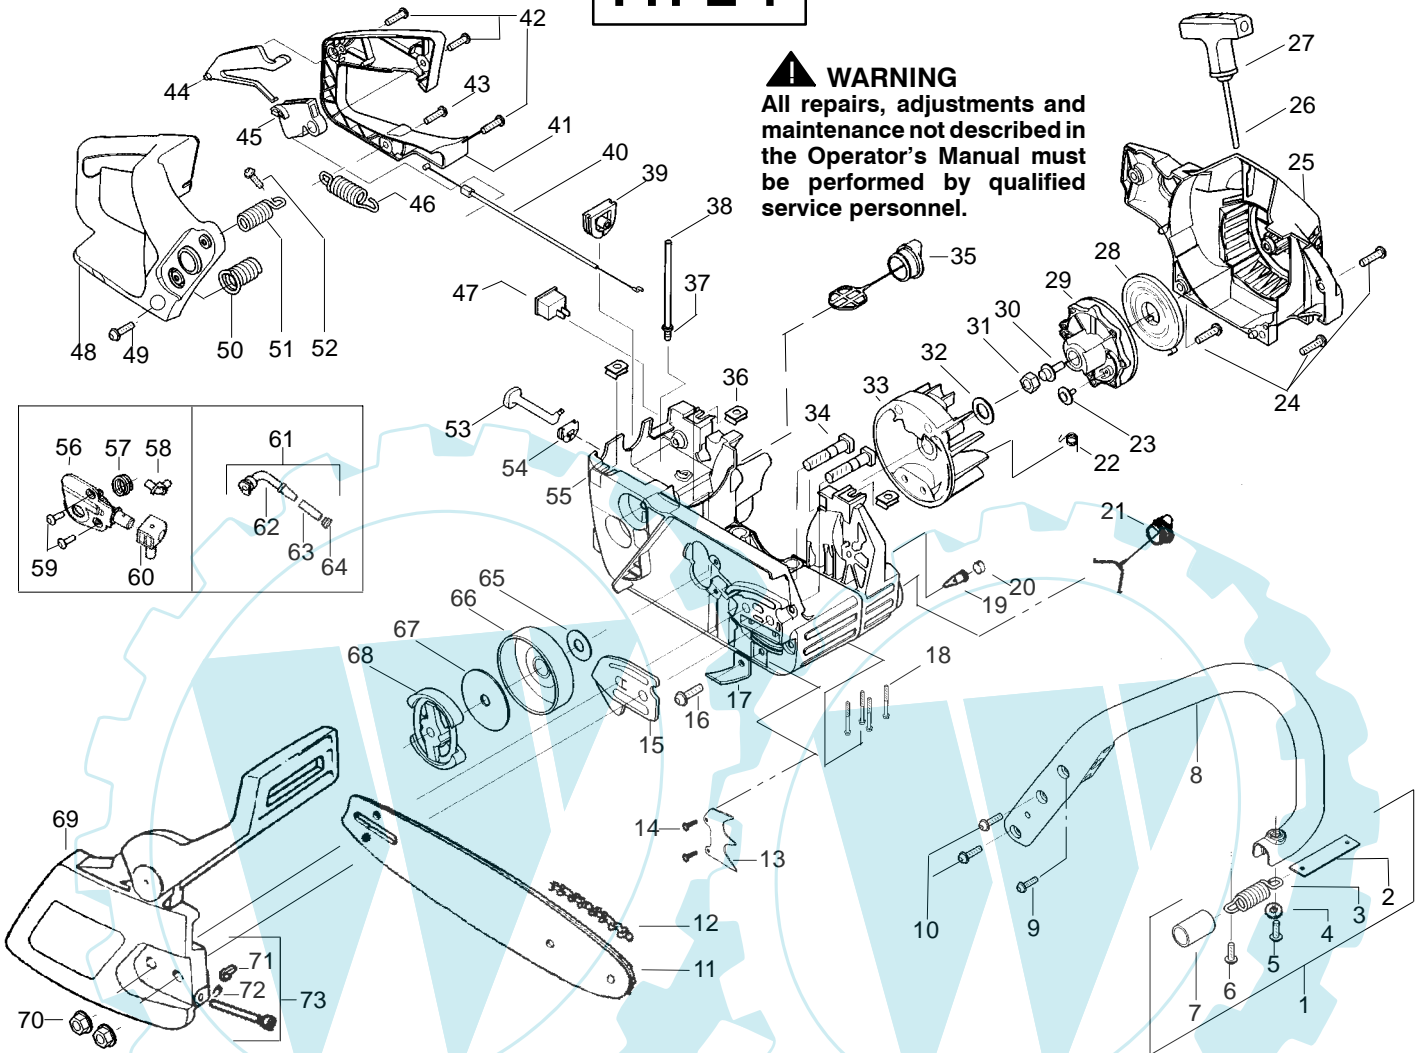

PARTS LIST NO. 530087882		McCULLOCH PARTS LIST	CHAIN SAW MODEL(S) MAC CAT 335, 435, 440	
DATE 1/19/05	Replaces 87882 -12/10/04		Note: Illustration may differ from actual model due to design changes	PAGE NO. 1

TYPE 1

⚠ WARNING
All repairs, adjustments and maintenance not described in the Operator's Manual must be performed by qualified service personnel.

Ref.	Part No.	Description	Ref.	Part No.	Description	Ref.	Part No.	Description
1.	530047963	Assy. - Isolator	27.	530056402	Handle - Starter	53.	530047605	Knob - Choke
2.	530047608	Strap - Limiter	28.	530027531	Spring - Recoil	54.	530049005	Grommet - Knob
3.	530042082	Spring - Isolator	29.	530037817	Pulley - Starter	55.	530056597	Assy - Chassis (incl. 19 - 21, 34 - 36)
4.	530015123	Washer	30.	530015920	Screw	56.	530071259	Kit - Oil Pump (Incls. 57, 58, 60)
5.	530016018	Screw	31.	530016134	Nut - Flywheel	57.	530037820	Gear - Worm Spring
6.	530015843	Screw	32.	530015127	Washer - Flywheel	58.	530049477	Elbow - Oil Pickup
7.	530036142	Sleeve - AV Spring	33.	530039209	Assy - Flywheel	59.	530016064	Screw
8.	530047583	Handle - Front	34.	530016133	Bolt - Bar	60.	530019206	Seal Block
9.	530015940	Screw	35.	530047192	Assy - Fuel Cap	61.	530047663	Assy - Oil Pickup (Incl. 62 - 64)
10.	530015814	Screw	36.	530015922	Nut - "U" - Type	62.	530038373	Pick - up Oiler
11.	530044816	Bar - 14"	37.	530023877	Fitting - fuel line	63.	530037821	Filter - Oil
12.	538029933	Chain 14"	38.	530069216	Kit - Fuel line (large)	64.	530030189	Plug - Oil Filter
13.	530014381	Kit - Assy Spike (incl. 14)	39.	530047631	Grommet - Cable	65.	530015907	Washer - Thrust
14.	530015805	Screw	40.	530047602	Cable - Throttle	66.	530047061	Assy. - Clutch Drum w/bearing
15.	530038238	Plate - Bar Mounting	41.	530047581	Cover - Rear Handle	67.	530015611	Washer - Clutch
16.	530015814	Screw	42.	530015906	Screw	68.	530014949	Assy. Clutch
17.	530029850	Chain Catcher	43.	530015886	Screw	69.	530054736	Assy - Chain Brake
18.	530016132	Screw	44.	530036098	Lockout - Throttle	70.	530015917	Nut - Bar Mounting
19.	530026119	Check Valve	45.	530036097	Trigger - Throttle	71.	530015826	Pin - Retainer
20.	530038264	Plug - Bronze Vent	46.	530042082	Spring	72.	530038593	Retainer
21.	530010846	Assy - Oil Cap	47.	530069572	Kit - Switch	73.	530069611	Kit - Bar Adjust
22.	530023817	Spring - Starter Dog	48.	530047582	Handle - Rear			
23.	530016080	Screw	49.	530015814	Screw			
24.	530015892	Screw	50.	530053274	Assy. Isolator - lower			
25.	530054175	Housing - Fan	51.	530071385	Kit - Isolator (Upper)			
26.	530069232	Kit - Rope	52.	530015875	Screw			

✓ = NEW PART NUMBER FOR THIS IPL

* = REFER TO THE SERVICE REFERENCE INDICATED FOR MORE INFORMATION. (LOCATED AT END OF IPL)