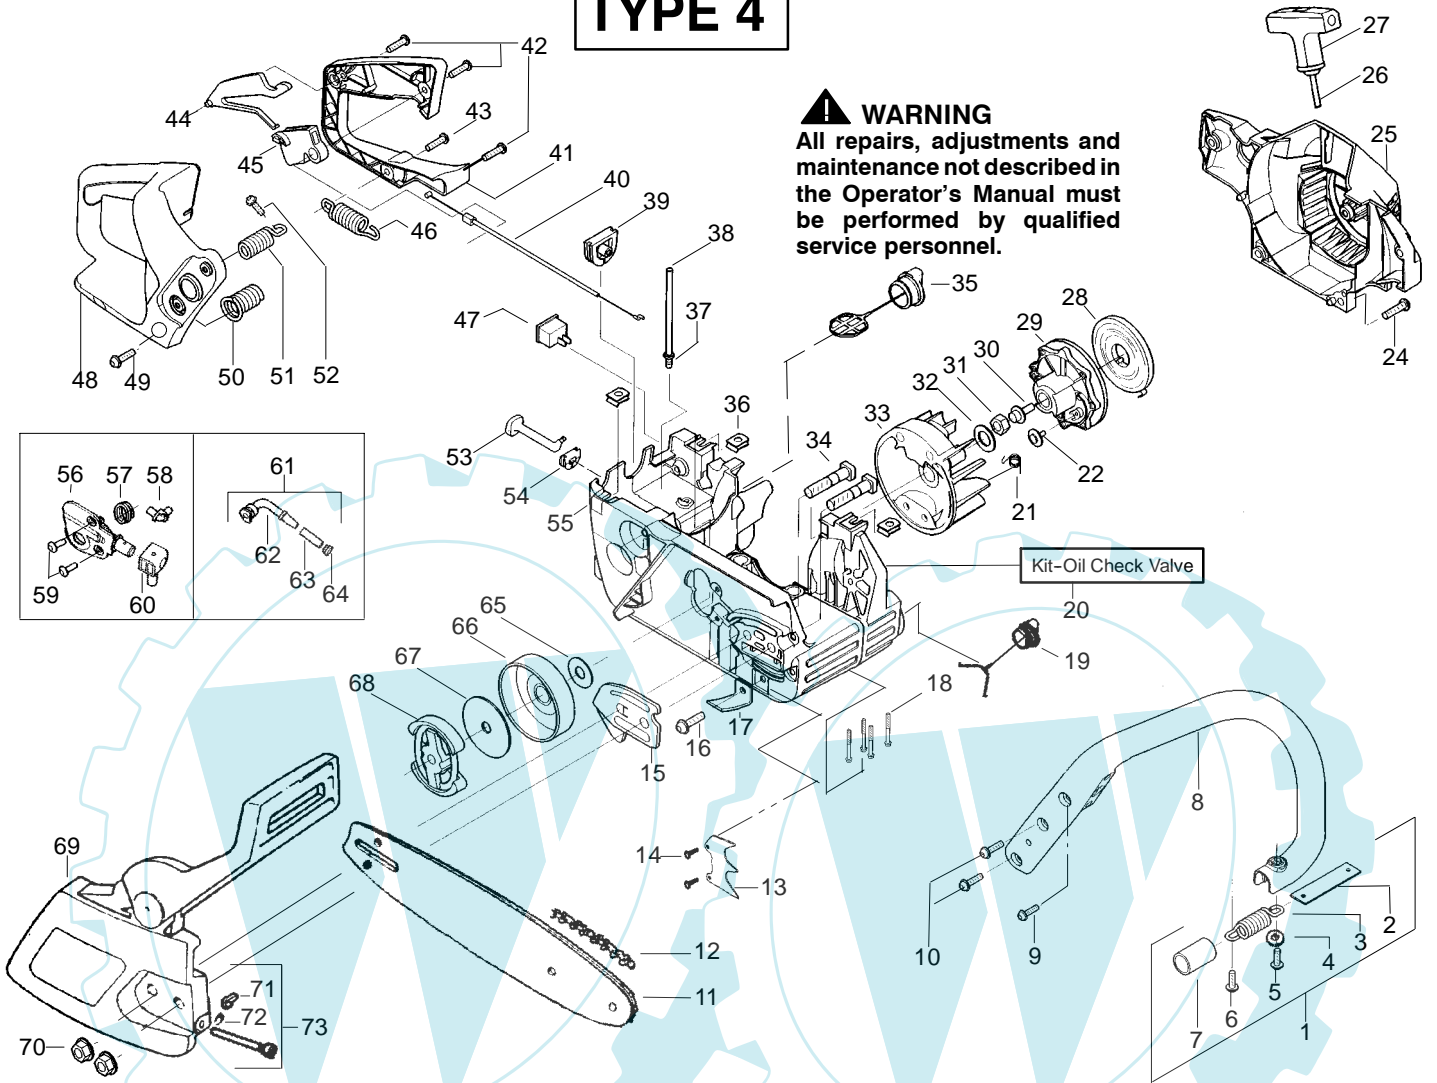

PARTS LIST NO. 530087882		McCULLOCH. PARTS LIST	CHAIN SAW MODEL(s) MAC CAT 335, 435, 440	
DATE 1/19/05	Replaces 87882 -12/10/04		Note: Illustration may differ from actual model due to design changes	PAGE NO. 4

TYPE 4

WARNING
All repairs, adjustments and maintenance not described in the Operator's Manual must be performed by qualified service personnel.

Ref.	Part No.	Description	Ref.	Part No.	Description	Ref.	Part No.	Description
1.	530047963	Assy. - Isolator	27.	530056402	Handle - Starter	53.	530047605	Knob - Choke
2.	530047608	Strap - Limiter	28.	530027531	Spring - Recoil	54.	530049005	Grommet - Knob
3.	530042082	Spring - Isolator	29.	530037817	Pulley - Starter	55.	530056596	Assy - Chassis
4.	530015123	Washer	30.	530015920	Screw	56.	530071259	Kit - Oil Pump (Incls. 57, 58, 60)
5.	530016018	Screw	31.	530016134	Nut - Flywheel	57.	530037820	Gear - Worm Spring
6.	530015843	Screw	32.	530015127	Washer - Flywheel	58.	530049477	Elbow - Oil Pickup
7.	530036142	Sleeve - AV Spring	33.	530039209	Assy - Flywheel	59.	530016064	Screw
8.	530047583	Handle - Front	34.	530016133	Bolt - Bar	60.	530019206	Seal Block
9.	530015940	Screw	35.	530047192	Assy - Fuel Cap	61.	530047663	Assy - Oil Pickup (Incl. 62 - 64)
10.	530015814	Screw	36.	530015922	Nut - "U" - Type	62.	530038373	Pick-up Oiler
11.	530044896	Bar - 14"	37.	530023877	Fitting - fuel line	63.	530037821	Filter - Oil
12.	538029933	Chain 14"	38.	530069216	Kit - Fuel line (large)	64.	530030189	Plug - Oil Filter
13.	530014381	Kit - Assy Spike (incl. 14)	39.	530047631	Grommet - Cable	65.	530015907	Washer - Thrust
14.	530015805	Screw	40.	530047602	Cable - Throttle	66.	530047061	Assy. - Clutch Drum w/bearing
15.	530038238	Plate - Bar Mounting	41.	530047581	Cover - Rear Handle	67.	530015611	Washer - Clutch
16.	530015814	Screw	42.	530015906	Screw	68.	530014949	Assy. Clutch
17.	530029850	Chain Catcher	43.	530015886	Screw	69.	530054739	Assy - Chain Brake
18.	530016132	Screw	44.	530036098	Lockout - Throttle	70.	530015917	Nut - Bar Mounting
19.	530010846	Assy - Oil Cap	45.	530036097	Trigger - Throttle	71.	530015826	Pin - Retainer
20.	530071666	Kit - Oil Check Valve	46.	530042082	Spring	72.	530038593	Retainer
21.	530023817	Spring - Starter Dog	47.	530069572	Kit - Switch	73.	530069611	Kit - Bar Adjust (incl. 71 & 72)
22.	530016080	Screw	48.	530047582	Handle - Rear			
23.	---	---	49.	530015814	Screw			
24.	530015892	Screw	50.	530053274	Assy. Isolator - lower			
25.	530049335	Housing - Fan	51.	530071385	Kit - Isolator (Upper)			
26.	530069232	Kit - Rope	52.	530015875	Screw			

✓ = NEW PART NUMBER FOR THIS IPL

* = REFER TO THE SERVICE REFERENCE INDICATED FOR MORE INFORMATION. (LOCATED AT END OF IPL)