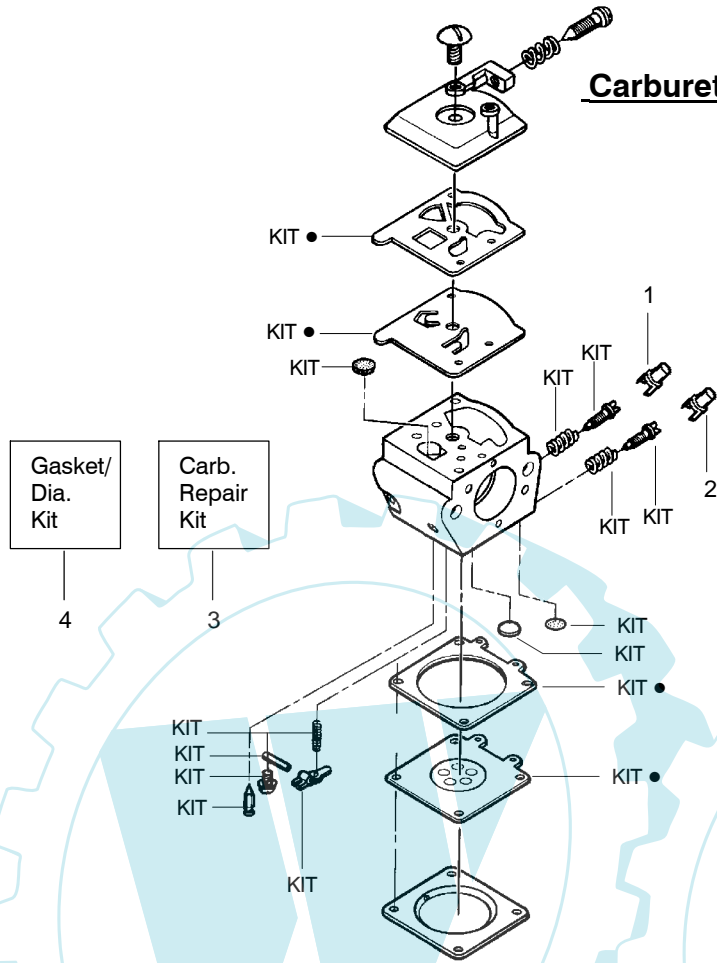

PARTS LIST NO. 530087882		McCULLOCH. PARTS LIST	CHAIN SAW MODEL(S) MAC CAT 335, 435, 440	
DATE 1/19/05	Replaces 87882 -12/10/04		Note: Illustration may differ from actual model due to design changes	PAGE NO. 11

Carburetor Assembly – WT-391 – #530069722

Ref.	Part No.	Description
1.	530038479	Limiter Cap – High
2.	530038478	Limiter Cap – Low
3.	530069826	Carburetor Repair Kit (KIT= Indicates Contents) & Includes Limiter Caps
4.	530069844	Gasket/Diaphragm Kit (● = Indicates Contents)

Kit - Carburetor Assembly No. 530071621 - WT-625
Kit - Carburetor Assembly No. 530071820 - W-20
Kit - Carburetor Assembly No. 530071821 - WT-662

Note: No Repair kits are available for these carburetors