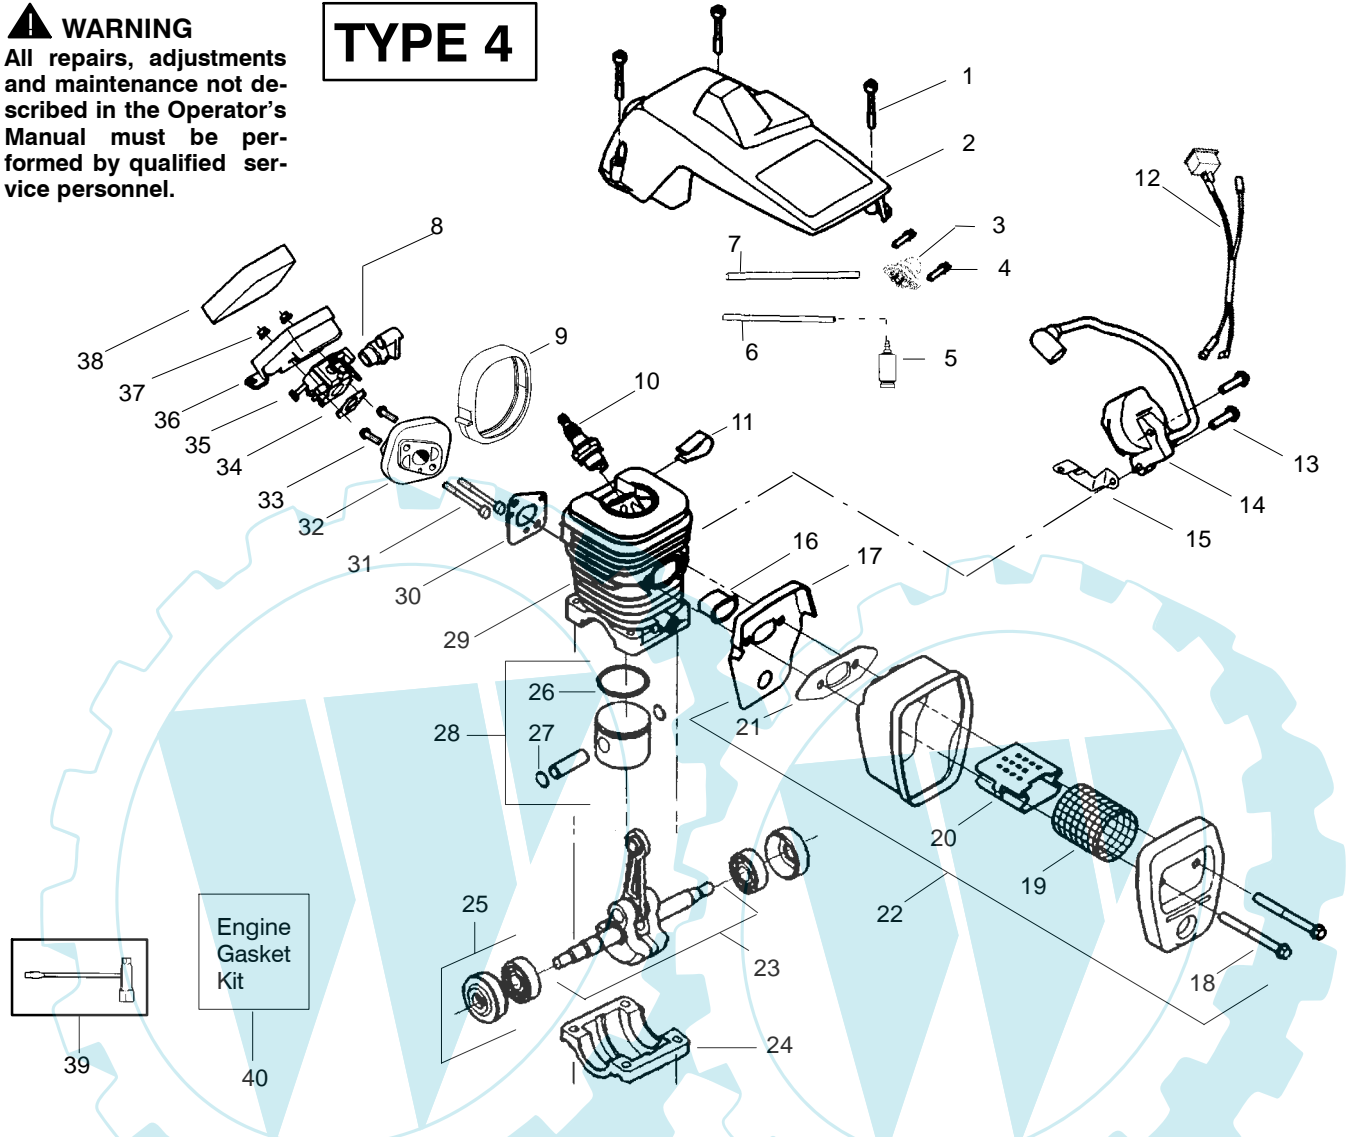

PARTS LIST NO. 530087882		McCULLOCH. PARTS LIST	CHAIN SAW MODEL(S) MAC CAT 335, 435, 440	
DATE 1/19/05	Replaces 87882 -12/10/04		Note: Illustration may differ from actual model due to design changes	PAGE NO. 9

▲ WARNING
All repairs, adjustments and maintenance not described in the Operator's Manual must be performed by qualified service personnel.

TYPE 4

Ref.	Part No.	Description	Ref.	Part No.	Description	Ref.	Part No.	Description
1.	530016153	Screw	19.	530036103	Screen-Spark	36.	530047604	Housing-Air Filter
2.	530071310	Kit-Cyl. Shield	20.	530037813	Diffuser-Muffler	37.	530016101	Nut
3.	530047213	Assy-Air Purge	21.	530069608	Gasket-Muffler (kit)	38.	530037793	Air Filter - Foam
4.	530015780	Screw	22.	530047207	Assy-Muffler (Incl. 17-21)	39.	530031135	Wrench-Bar
5.	530095646	Assy-Fuel Pick-up	23.	530047062	Assy-Crankshaft	40.	530069608	Kit-Engine Gasket (incl. 34,30,21)
6.	530069247	Kit-Line Purge/Carb. (Small Dia)	24.	530037935	Cap-Crankcase			
7.	530069216	Kit-Line Purge/Tank (large line)	25.	530056363	Assy-Seal & Bearing			
8.	530035526	Grommet-Carb Adjust.	26.	530038729	Ring-Piston			
9.	530054144	Seal-Carb Adapter	27.	530015697	Retainer - Piston Pin			
10.	952030150	Spark Plug (RCJ-7Y)	28.	530071408	Kit-Piston - (incl. 26-27)			
11.	530016136	Clip-High Tension Lead	29.	530012411	Cylinder			
12.	530049117	Assy-Wire Harness (includes switch)	30.	530069608	Gasket-Carb. Adapter (kit)			
13.	530015814	Screw	31.	530016187	Screw			
14.	530039198	Module-Ignition	32.	530049700	Carb. Adapter			
15.	530047442	Strap-Ground	33.	530016386	Screw			
16.	530037652	Insulator-Heat	34.	530069608	Carb. Gasket (kit)			
17.	530049870	Back Plate-Muffler	35.	---	Kit-Carburetor (WT-625)			
18.	530016132	Screw		530071621				
								Not Shown
							530164543	Manual- (Scan)
							530164544	Manual - (Euro I)
							530164545	Manual - (Euro II)
							530054781	Decal-Warning

↖ = NEW PART NUMBER FOR THIS IPL

★ = REFER TO THE SERVICE REFERENCE INDICATED FOR MORE INFORMATION. (LOCATED AT END OF IPL)