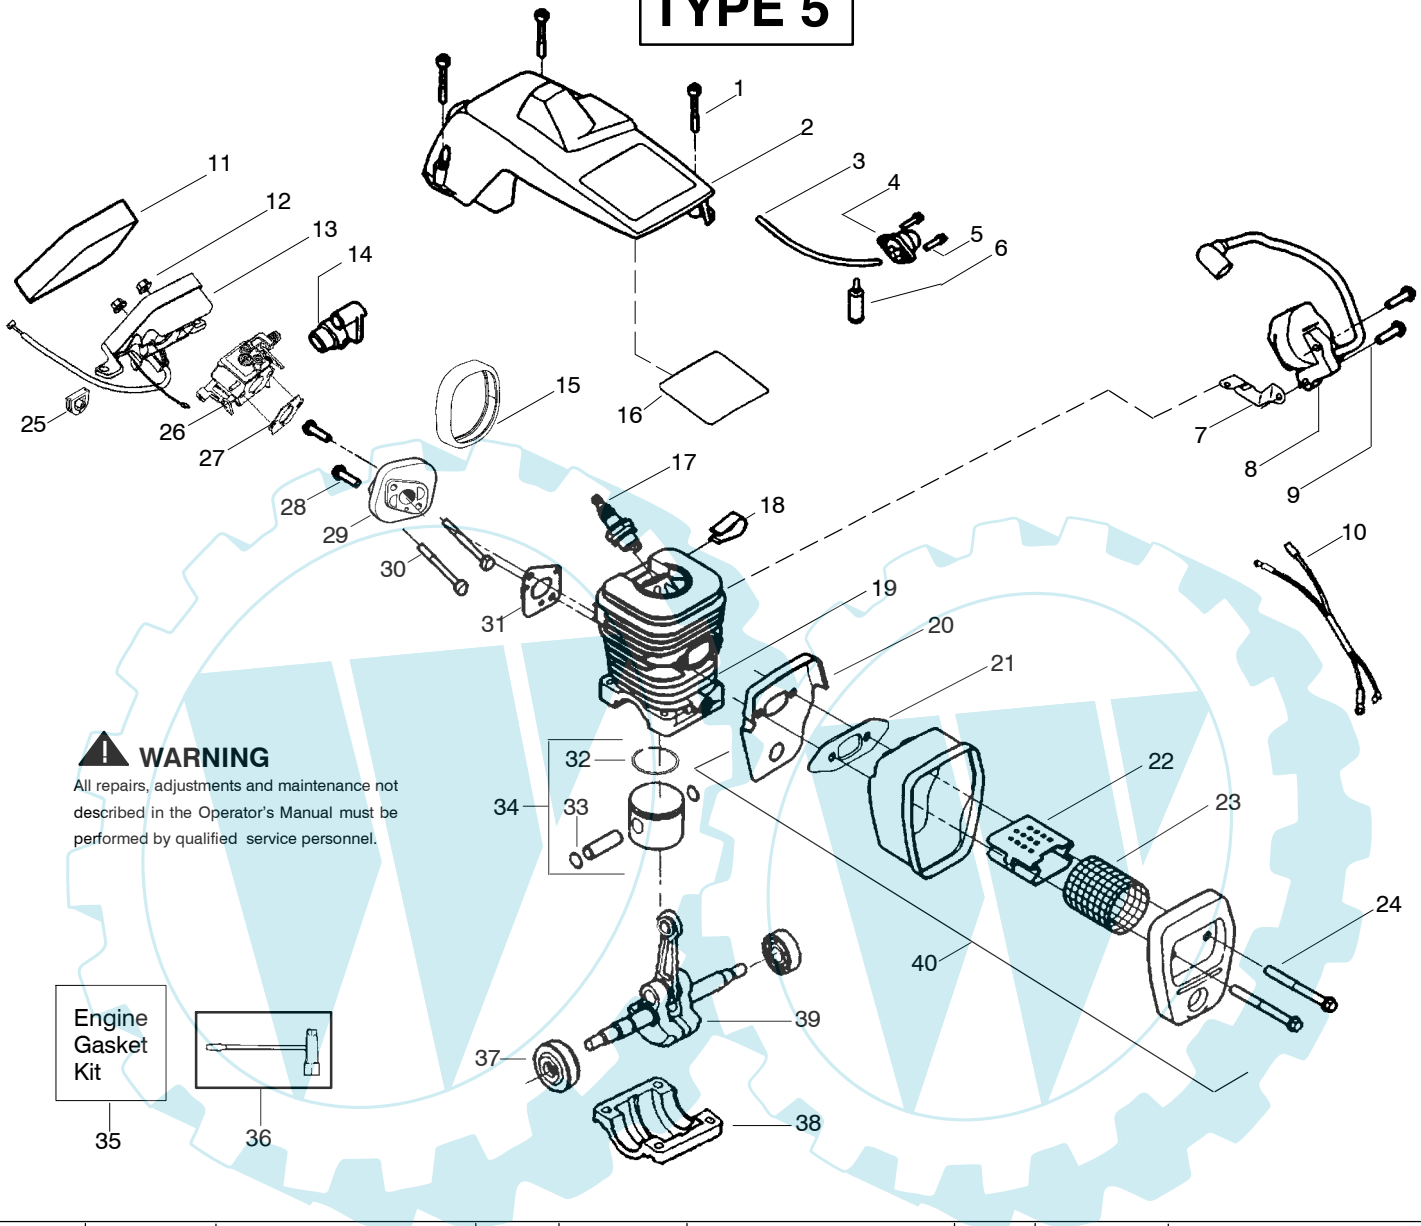

PARTS LIST NO. 530087882		McCULLOCH PARTS LIST	CHAIN SAW MODEL(s) MAC CAT 335, 435, 440	
DATE 1/19/05	Replaces 87882 -12/10/04		Note: Illustration may differ from actual model due to design changes	PAGE NO. 10

TYPE 5

WARNING
All repairs, adjustments and maintenance not described in the Operator's Manual must be performed by qualified service personnel.

Engine Gasket Kit

Ref.	Part No.	Description	Ref.	Part No.	Description	Ref.	Part No.	Description
1.	530016153	Screw	19.	530012550	Cylinder	35.	530069608	Kit-Engine Gasket (Incl. 21, 27 & 31)
2.	530055638	Assy - Cylinder Shield (includes # 16)	20.	530049870	Backplate - Muffler	36.	530031135	Bar Wrench
3.	530069247	Kit - Fuel Line (Small)	21.	530069608	Gasket - Muffler (kit)	37.	530056363	Assy - Seal & Bearing
4.	530071835	Kit - Air Purge (Incl. #5)	22.	530037817	Diffuser - Muffler	38.	530037935	Cap - Crankcase
5.	530015780	Screw	23.	530036103	Screen - Spark	39.	530047062	Assy - Crankshaft
6.	530095646	Assy - Fuel Pick-up	24.	530016132	Bolt - Muffler	40.	530047207	Assy - Muffler (Incl. 20-24)
7.	530047442	Strap - Ground	25.	530047631	Grommet - Throttle Cable			
8.	530039198	Ignition Module	26.	---	Kit - Carburetor			
9.	530015814	Screw		530071820	Zama (W-20)			Not Shown
10.	530057475	Assy - Wire Harness		530071821	Walbro (WT-662)			Manuals
11.	530037793	Foam - Air Filter	27.	530069608	Gasket - Carb. (kit)	✓	530165917	(Scan)
12.	530016101	Nut	28.	530016386	Screw	✓	530165918	(Euro I)
13.	530057702	Assy - Air Box	29.	530049700	Carb. Adapter	✓	530165919	(Euro II)
14.	530035526	Grommet - Carb Adjust	30.	530016187	Screw	✓	530165920	(Euro III)
15.	530054144	Seal - Carb Adapter	31.	530069608	Gasket - Adaptor (kit)	✓	530165921	(Euro IV)
16.	530055698	Reflector - Heat	32.	530038729	Ring - Piston	✓	530165922	(Euro V)
17.	952030150	Spark Plug (RCJ-7Y)	33.	530015697	Retainer - Piston Pin	✓	530165923	(Turkish)
18.	530016136	Clip - High Tension Lead	34.	530071408	Kit - Piston (Incl. 32 & 33)	✓	530165924	(Russian)
						✓	530165933	(335 Russia)

✓ = NEW PART NUMBER FOR THIS IPL   * = REFER TO THE SERVICE REFERENCE INDICATED FOR MORE INFORMATION. (LOCATED AT END OF IPL)