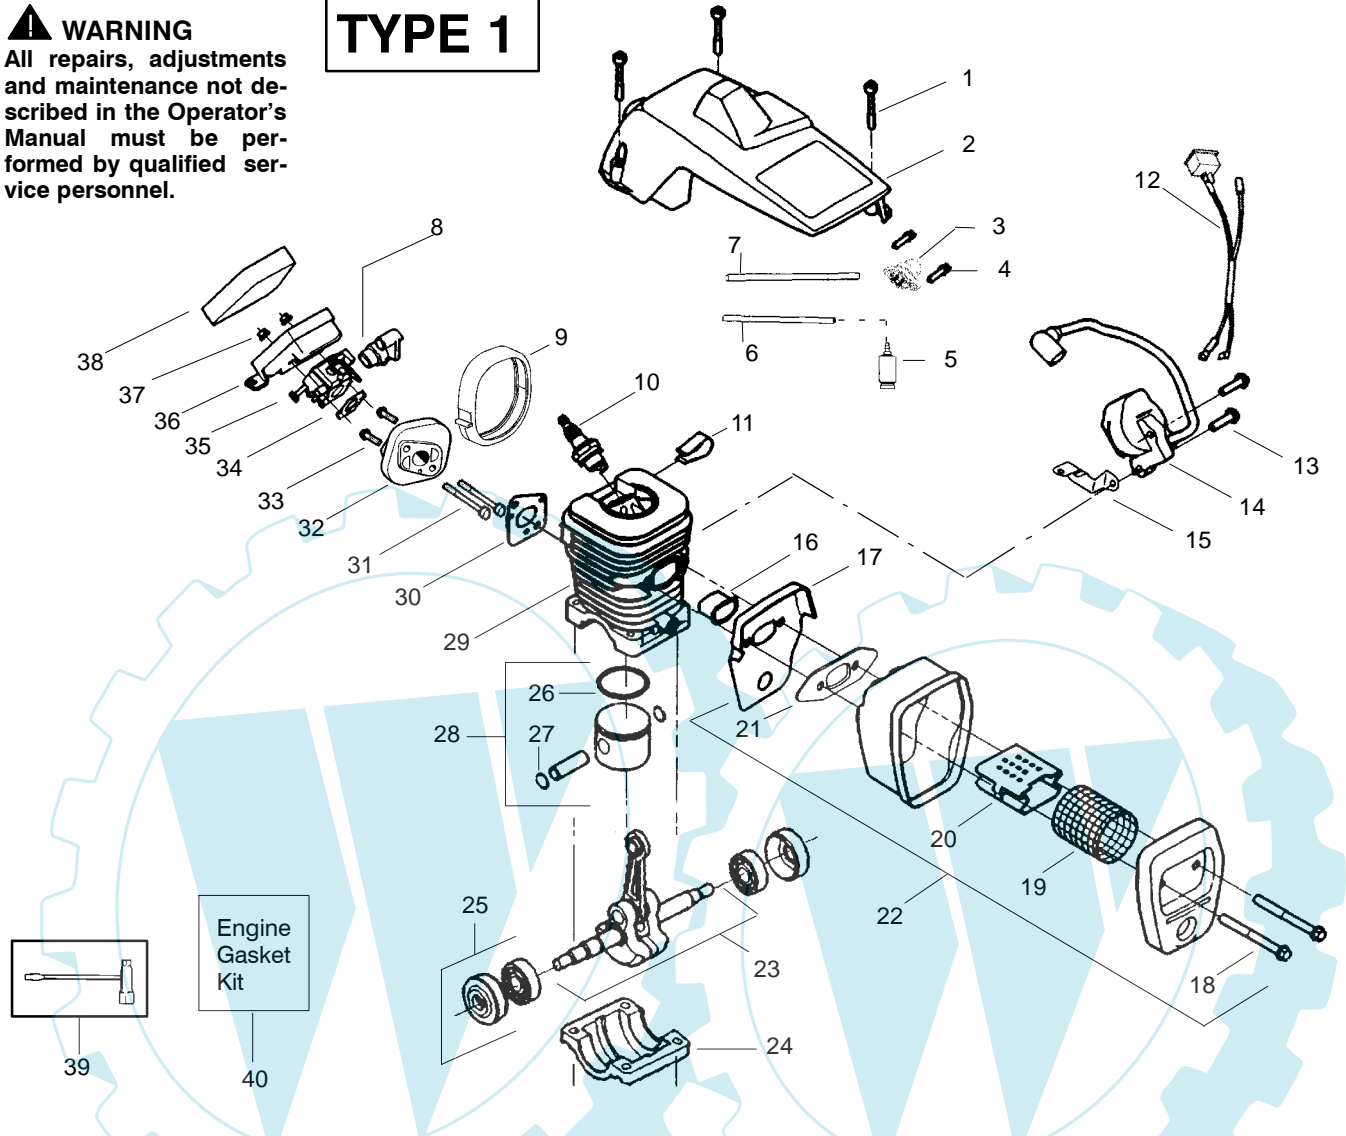

PARTS LIST NO. 530087882		McCULLOCH. PARTS LIST	CHAIN SAW MODEL(s) MAC CAT 335, 435, 440	
DATE 1/19/05	Replaces 87882 -12/10/04		Note: Illustration may differ from actual model due to design changes	PAGE NO. 6

WARNING
All repairs, adjustments and maintenance not described in the Operator's Manual must be performed by qualified service personnel.

TYPE 1

Ref.	Part No.	Description	Ref.	Part No.	Description	Ref.	Part No.	Description
1.	530016153	Screw	19.	530036103	Screen-Spark	36.	530047604	Housing-Air Filter
2.	530055460	Shield-Cylinder	20.	530037813	Diffuser-Muffler	37.	530016101	Nut
3.	530047213	Assy-Air Purge	21.	530069608	Gasket-Muffler (kit)	38.	530037793	Air Filter - Foam
4.	530015780	Screw	22.	530047207	Assy-Muffler (Incl. 17-21)	39.	530031135	Wrench-Bar
5.	530095646	Assy-Fuel Pick-up Kit-Line Purge/Carb. (Small Dia)	23.	530047062	Assy-Crankshaft	40.	530069608	Kit-Engine Gasket (incl. 34,30,21)
6.	530069247	Kit-Line Purge/Tank (large line)	24.	530037935	Cap-Crankcase			
7.	530069216	Grommet-Carb Adjust.	25.	530056363	Assy-Seal & Bearing			
8.	530049244	Seal-Carb Adapter	26.	530029805	Ring-Piston			
9.	530054144	Spark Plug (RCJ-7Y)	27.	530015697	Retainer - Piston Pin			
10.	952030150	Clip-High Tension Lead	28.	530069604	Kit-Piston - (incl. 26-27)			
11.	530016136	Assy-Wire Harness (includes switch)	29.	530069606	Kit-Cylinder			
12.	530049117	Screw	30.	530069608	Gasket-Carb.			
13.	530015814	Module-Ignition	31.	530016187	Adapter (kit)			
14.	530039167	Strap-Ground	32.	530049700	Screw			
15.	530047442	Insulator-Heat	33.	530016386	Carb. Adapter			
16.	530037652	Back Plate-Muffler	34.	530069608	Screw			
17.	530049870	Screw	35.	---	Carb. Gasket (kit)			
18.	530016132	Kit-Carburetor (WT-391)		530069722	Kit-Carburetor (WT-391)			
								Not Shown
							530088226	Manual- (Scan)
							530088160	Manual - (Euro I)
							530088161	Manual - (Euro II)
							530054781	Decal-Warning
							530038478	Cap-limiter low(tan)
							530038479	Cap-limiter high(brn)

✓ = NEW PART NUMBER FOR THIS IPL

★ = REFER TO THE SERVICE REFERENCE INDICATED FOR MORE INFORMATION. (LOCATED AT END OF IPL)