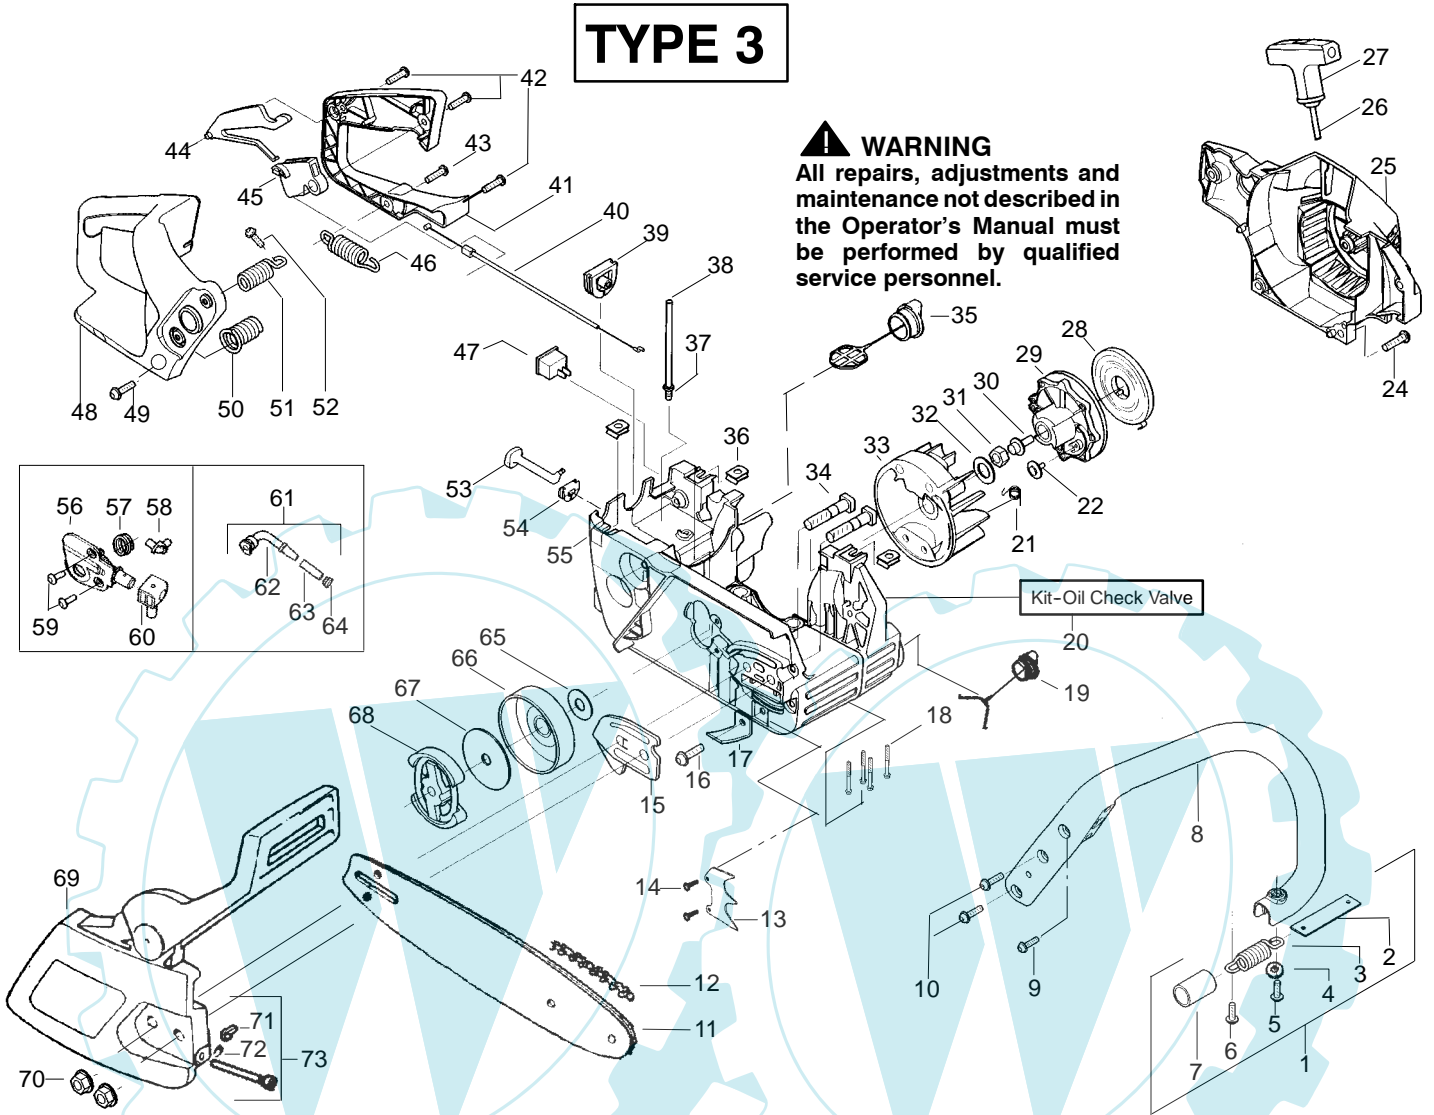

PARTS LIST NO. 530087882		McCULLOCH. PARTS LIST	CHAIN SAW MODEL(s) MAC CAT 335, 435, 440	
DATE 1/19/05	Replaces 87882 -12/10/04		Note: Illustration may differ from actual model due to design changes	PAGE NO. 3

TYPE 3

WARNING
All repairs, adjustments and maintenance not described in the Operator's Manual must be performed by qualified service personnel.

Ref.	Part No.	Description	Ref.	Part No.	Description	Ref.	Part No.	Description
1.	530047963	Assy.- Isolator	27.	530056402	Handle- Starter	53.	530047605	Knob- Choke
2.	530047608	Strap- Limiter	28.	530027531	Spring- Recoil	54.	530049005	Grommet- Knob
3.	530042082	Spring- Isolator	29.	530037817	Pulley- Starter	55.	530056597	Assy- Chassis
4.	530015123	Washer	30.	530015920	Screw	56.	530071259	Kit- Oil Pump (Incls. 57,58,60)
5.	530016018	Screw	31.	530016134	Nut- Flywheel	57.	530037820	Gear- Worm Spring
6.	530015843	Screw	32.	530015127	Washer- Flywheel	58.	530049477	Elbow- Oil Pickup
7.	530036142	Sleeve- AV Spring	33.	530039209	Assy- Flywheel	59.	530016064	Screw
8.	530047583	Handle- Front	34.	530016133	Bolt- Bar	60.	530019206	Seal Block
9.	530015940	Screw	35.	530047192	Assy- Fuel Cap	61.	530047663	Assy- Oil Pickup (Incl. 62-64)
10.	530015814	Screw	36.	530015922	Nut- "U"- Type	62.	530038373	Pick-up Oiler
11.	530044896	Bar - 14"	37.	530023877	Fitting- fuel line	63.	530037821	Filter- Oil
12.	538029933	Chain 14"	38.	530069216	Kit- Fuel line (large)	64.	530030189	Plug- Oil Filter
13.	530014381	Kit- Assy Spike (incl. 14)	39.	530047631	Grommet- Cable	65.	530015907	Washer- Thrust
14.	530015805	Screw	40.	530047602	Cable- Throttle	66.	530047061	Assy.- Clutch Drum w/bearing
15.	530038238	Plate- Bar Mounting	41.	530047581	Cover- Rear Handle	67.	530015611	Washer- Clutch
16.	530015814	Screw	42.	530015906	Screw	68.	530014949	Assy. Clutch
17.	530029850	Chain Catcher	43.	530015886	Screw	69.	530054736	Assy- Chain Brake
18.	530016132	Screw	44.	530036098	Lockout- Throttle	70.	530015917	Nut- Bar Mounting
19.	530010846	Assy- Oil Cap	45.	530036097	Trigger- Throttle	71.	530015826	Pin- Retainer
20.	530071666	Kit- Oil Check Valve	46.	530042082	Spring	72.	530038593	Retainer
21.	530023817	Spring- Starter Dog	47.	530069572	Kit- Switch	73.	530069611	Kit- Bar Adjust (incl. 71 & 72)
22.	530016080	Screw	48.	530047582	Handle- Rear			
23.	---	---	49.	530015814	Screw			
24.	530015892	Screw	50.	530053274	Assy. Isolator - lower			
25.	530054175	Housing- Fan	51.	530071385	Kit- Isolator (Upper)			
26.	530069232	Kit- Rope	52.	530015875	Screw			

✓ = NEW PART NUMBER FOR THIS IPL

* = REFER TO THE SERVICE REFERENCE INDICATED FOR MORE INFORMATION. (LOCATED AT END OF IPL)