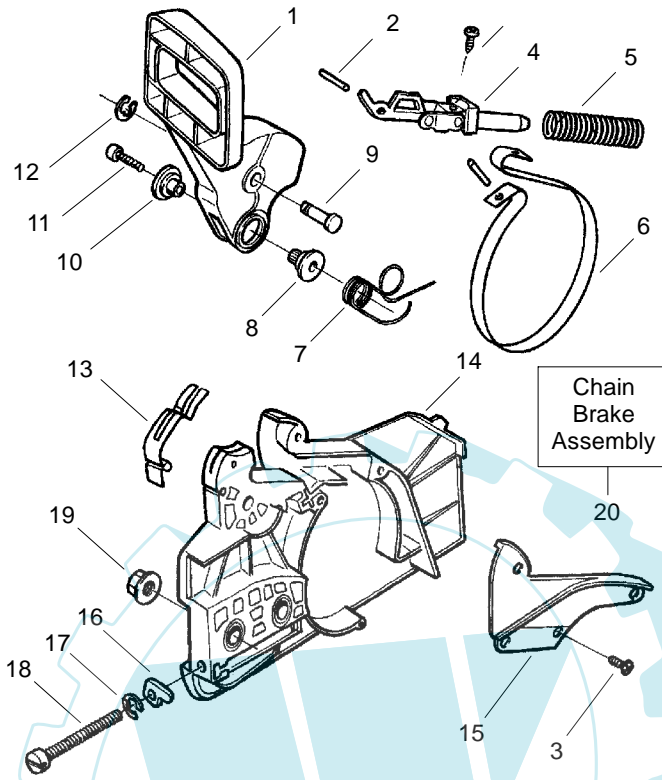

✓ = NEW PART NUMBER FOR THIS IPL * = REFER TO THE SERVICE REFERENCE INDICATED FOR MORE INFORMATION. (LOCATED AT END OF IPL)

PARTS LIST NO. 530087882		McCULLOCH. PARTS LIST	CHAIN SAW MODEL(S) MAC CAT 335, 435, 440
DATE 1/19/05	Replaces 87882 -12/10/04		Note: Illustration may differ from actual model due to design changes

Carburetor Assembly – WT-391 – #530069722

Ref.	Part No.	Description
1.	530038479	Limiter Cap – High
2.	530038478	Limiter Cap – Low
3.	530069826	Carburetor Repair Kit (KIT= Indicates Contents) & Includes Limiter Caps
4.	530069844	Gasket/Diaphragm Kit (● = Indicates Contents)

PARTS LIST NO. 530087882		McCULLOCH. PARTS LIST	CHAIN SAW MODEL(S) MAC CAT 335, 435, 440
DATE 1/19/05	Replaces 87882 -12/10/04		Note: Illustration may differ from actual model due to design changes

Ref.	Part No.	Description
1.	530071347	Actuating Lever
2.	530015913	Spring Pin
3.	530015911	Screw
4.	530054741	Front & Rear Link Ass'y.
5.	530016237	Spring Compression
6.	530052232	Brake Band
7.	530015910	Handguard Spring
8.	530056531	Journal-Right
9.	530029879	Pivot Pin
10.	530029881	Journal-Left
11.	530016384	Screw
12.	530038593	Retainer
13.	530029878	Position Spring
14.	530054747	Cover-Clutch (Type 1-3)
	530054744	Cover-Clutch (Type 4-5)
15.	530038679	Chain Brake Cover
16.	530015826	Bar Adjusting Pin
17.	530038593	Retainer
18.	530016110	Screw-Bar Adjusting
19.	530015917	Nut
20.	530054736	Assy-Chain Brake (Type 1-3)
	530054739	Assy-Chain Brake (Type 4-5)