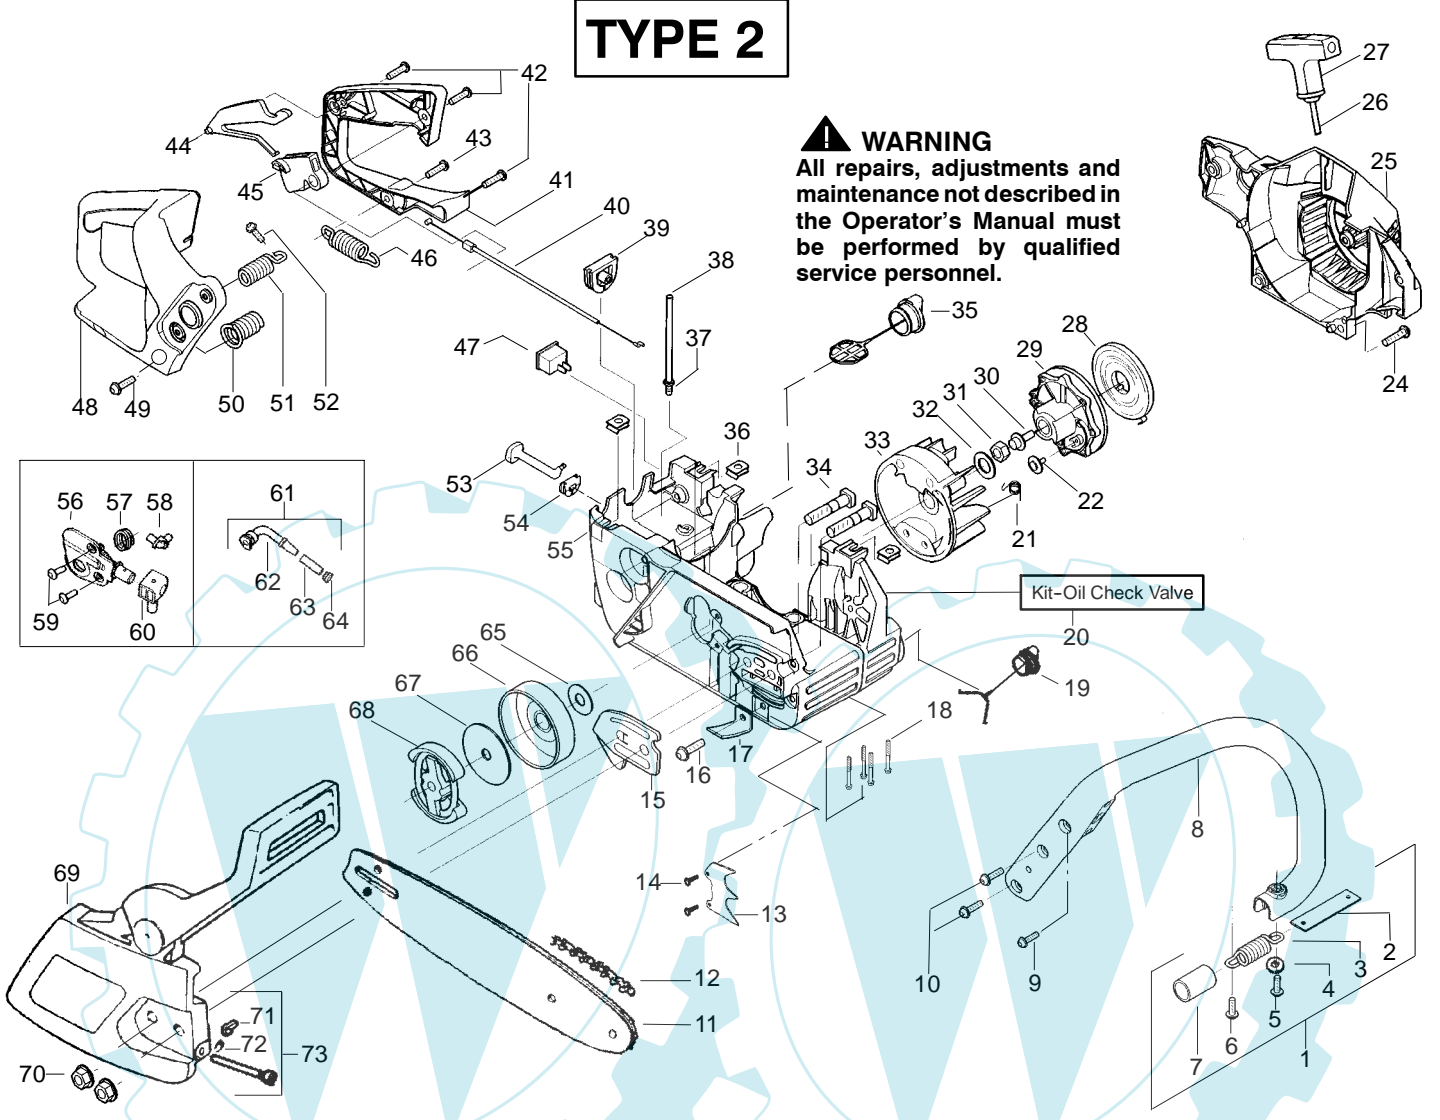

PARTS LIST NO. 530087882		McCULLOCH. PARTS LIST	CHAIN SAW MODEL(S) MAC CAT 335, 435, 440	
DATE 1/19/05	Replaces 87882 -12/10/04		Note: Illustration may differ from actual model due to design changes	PAGE NO. 2

TYPE 2

WARNING
All repairs, adjustments and maintenance not described in the Operator's Manual must be performed by qualified service personnel.

Ref.	Part No.	Description	Ref.	Part No.	Description	Ref.	Part No.	Description
1.	530047963	Assy. - Isolator	27.	530056402	Handle - Starter	53.	530047605	Knob - Choke
2.	530047608	Strap - Limiter	28.	530027531	Spring - Recoil	54.	530049005	Grommet - Knob
3.	530042082	Spring - Isolator	29.	530037817	Pulley - Starter	55.	530056597	Assy - Chassis
4.	530015123	Washer	30.	530015920	Screw	56.	530071259	Kit - Oil Pump (Incls. 57, 58, 60)
5.	530016018	Screw	31.	530016134	Nut - Flywheel	57.	530037820	Gear - Worm Spring
6.	530015843	Screw	32.	530015127	Washer - Flywheel	58.	530049477	Elbow - Oil Pickup
7.	530036142	Sleeve - AV Spring	33.	530039209	Assy - Flywheel	59.	530016064	Screw
8.	530047583	Handle - Front	34.	530016133	Bolt - Bar	60.	530019206	Seal Block
9.	530015940	Screw	35.	530047192	Assy - Fuel Cap	61.	530047663	Assy - Oil Pickup (Incl. 62 - 64)
10.	530015814	Screw	36.	530015922	Nut - "U" - Type	62.	530038373	Pick-up Oiler
11.	530044896	Bar - 14"	37.	530023877	Fitting - fuel line	63.	530037821	Filter - Oil
12.	538029933	Chain 14"	38.	530069216	Kit - Fuel line (large)	64.	530030189	Plug - Oil Filter
13.	530014381	Kit - Assy Spike (incl. 14)	39.	530047631	Grommet - Cable	65.	530015907	Washer - Thrust
14.	530015805	Screw	40.	530047602	Cable - Throttle	66.	530047061	Assy. - Clutch Drum w/bearing
15.	530038238	Plate - Bar Mounting	41.	530047581	Cover - Rear Handle	67.	530015611	Washer - Clutch
16.	530015814	Screw	42.	530015906	Screw	68.	530014949	Assy. Clutch
17.	530029850	Chain Catcher	43.	530015886	Screw	69.	530054736	Assy - Chain Brake
18.	530016132	Screw	44.	530036098	Lockout - Throttle	70.	530015917	Nut - Bar Mounting
19.	530010846	Assy - Oil Cap	45.	530036097	Trigger - Throttle	71.	530015826	Pin - Retainer
20.	530071666	Kit - Oil Check Valve	46.	530042082	Spring	72.	530038593	Retainer
21.	530023817	Spring - Starter Dog	47.	530069572	Kit - Switch	73.	530069611	Kit - Bar Adjust (incl. 71 & 72)
22.	530016080	Screw	48.	530047582	Handle - Rear			
23.	---	---	49.	530015814	Screw			
24.	530015892	Screw	50.	530053274	Assy. Isolator - lower			
25.	530054175	Housing - Fan	51.	530071385	Kit - Isolator (Upper)			
26.	530069232	Kit - Rope	52.	530015875	Screw			

✓ = NEW PART NUMBER FOR THIS IPL

* = REFER TO THE SERVICE REFERENCE INDICATED FOR MORE INFORMATION. (LOCATED AT END OF IPL)