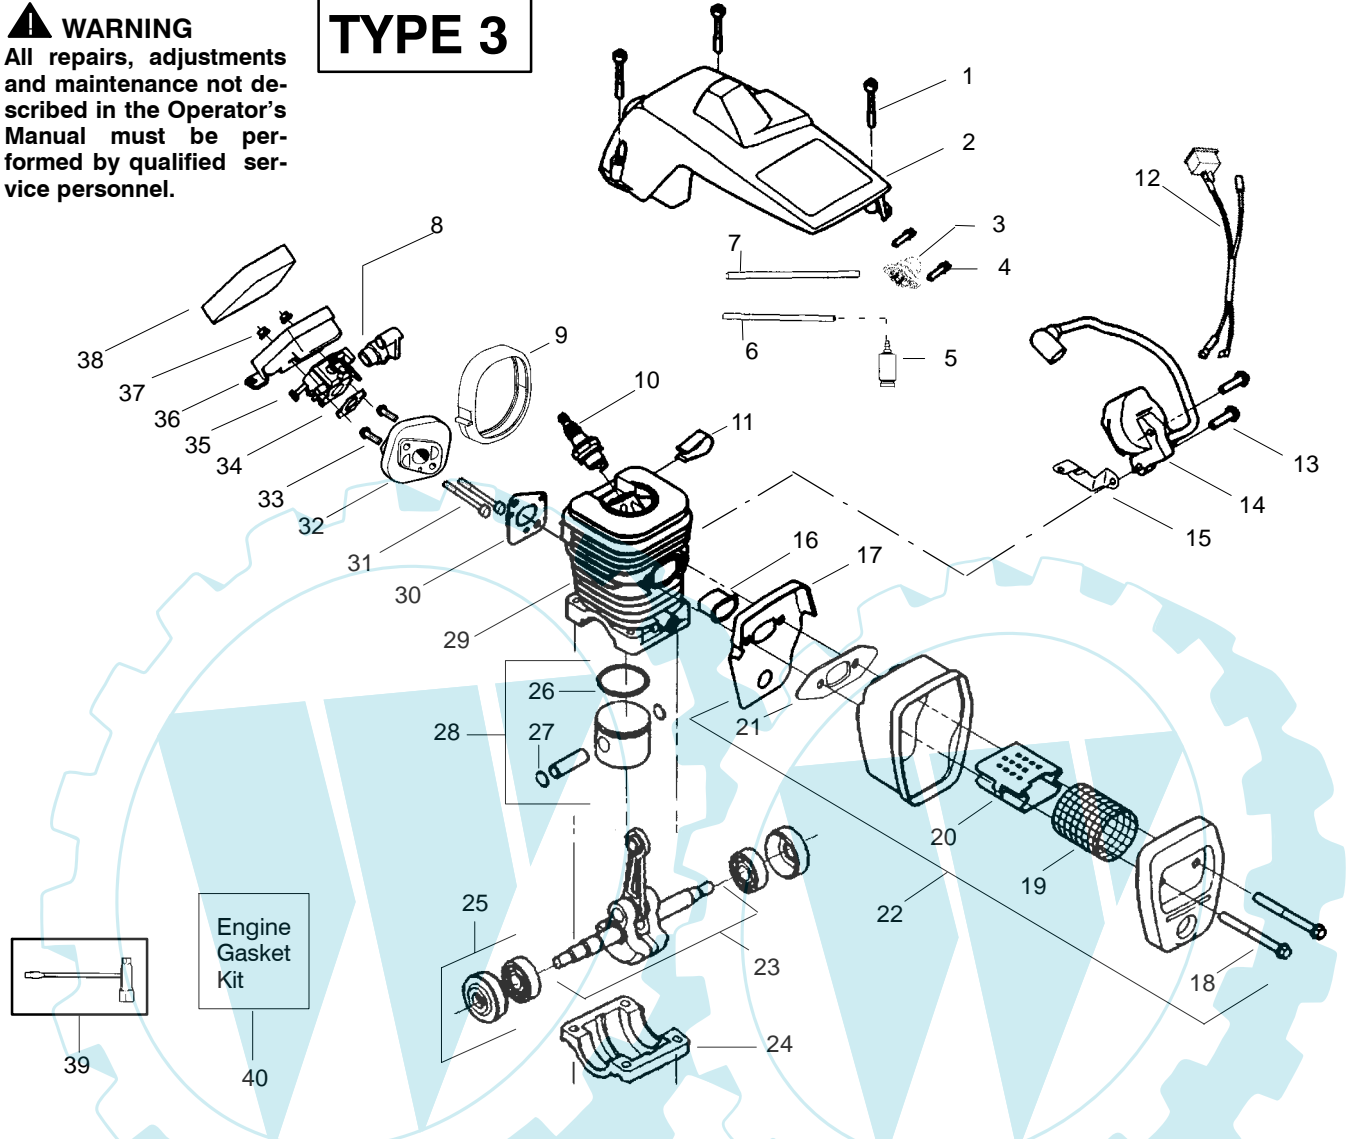

PARTS LIST NO. 530087882		McCULLOCH. PARTS LIST	CHAIN SAW MODEL(S) MAC CAT 335, 435, 440	
DATE 1/19/05	Replaces 87882 -12/10/04		Note: Illustration may differ from actual model due to design changes	PAGE NO. 8

▲ WARNING
All repairs, adjustments and maintenance not described in the Operator's Manual must be performed by qualified service personnel.

TYPE 3

Ref.	Part No.	Description	Ref.	Part No.	Description	Ref.	Part No.	Description
1.	530016153	Screw	19.	530036103	Screen-Spark	36.	530047604	Housing-Air Filter
2.	530056966	Shield-Cylinder	20.	530037813	Diffuser-Muffler	37.	530016101	Nut
3.	530047213	Assy-Air Purge	21.	530069608	Gasket-Muffler (kit)	38.	530037793	Air Filter - Foam
4.	530015780	Screw	22.	530047207	Assy-Muffler (Incl. 17-21)	39.	530031135	Wrench-Bar
5.	530095646	Assy-Fuel Pick-up	23.	530047062	Assy-Crankshaft	40.	530069608	Kit-Engine Gasket (incl. 34,30,21)
6.	530069247	Kit-Line Purge/Carb. (Small Dia)	24.	530037935	Cap-Crankcase			
7.	530069216	Kit-Line Purge/Tank (large line)	25.	530056363	Assy-Seal & Bearing			
8.	530035526	Grommet-Carb Adjust.	26.	530038729	Ring-Piston			
9.	530054144	Seal-Carb Adapter	27.	530015697	Retainer - Piston Pin			
10.	952030150	Spark Plug (RCJ-7Y)	28.	530071408	Kit-Piston - (incl. 26-27)			
11.	530016136	Clip-High Tension Lead	29.	530012411	Cylinder			
12.	530049117	Assy-Wire Harness (includes switch)	30.	530069608	Gasket-Carb. Adapter (kit)			
13.	530015814	Screw	31.	530016187	Screw			
14.	530039198	Module-Ignition	32.	530049700	Carb. Adapter			
15.	530047442	Strap-Ground	33.	530016386	Screw			
16.	530037652	Insulator-Heat	34.	530069608	Carb. Gasket (kit)			
17.	530049870	Back Plate-Muffler	35.	---	Kit-Carburetor (WT-625)			
18.	530016132	Screw		530071621				
								Not Shown
							530163664	Manual- (Scan)
							530163665	Manual - (Euro I)
							530163666	Manual - (Euro II)
							530054781	Decal-Warning

✓ = NEW PART NUMBER FOR THIS IPL   ★ = REFER TO THE SERVICE REFERENCE INDICATED FOR MORE INFORMATION. (LOCATED AT END OF IPL)